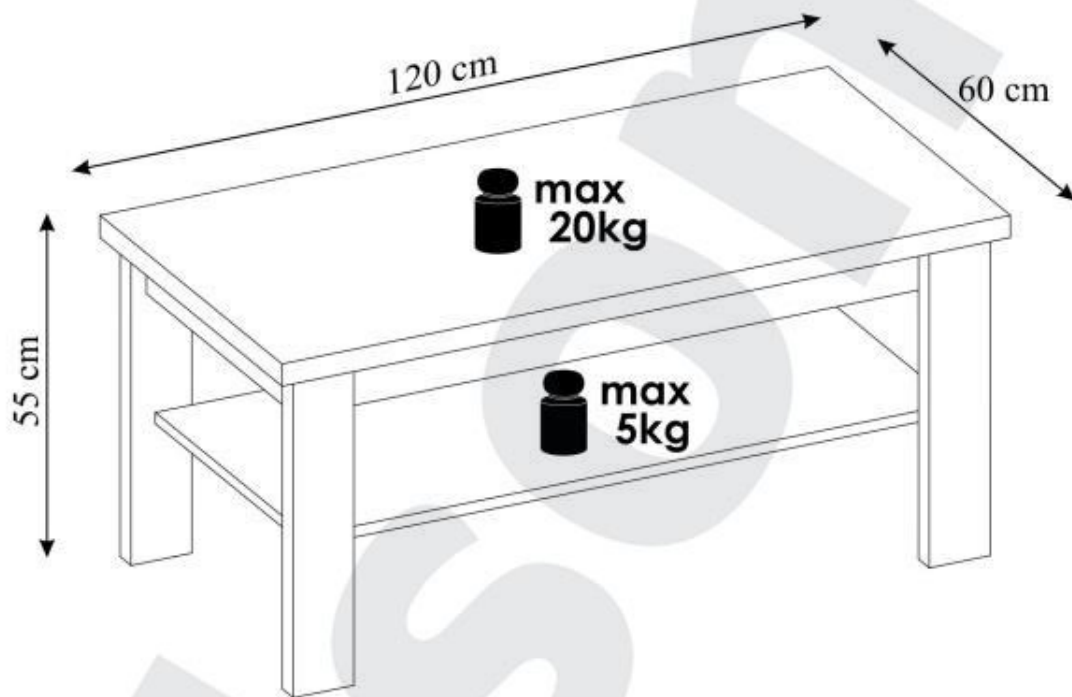

JENNA

30 min.

JENNA

	Kod		ks/db
Ⓐ	OS14-01	1200x600x36	1
Ⓑ	OS14-02	1098x498x18	1
Ⓒ	OS14-03	1062x80x18	2
Ⓓ	OS14-04	498x80x18	2
Ⓔ	OS14-05	514x100x36	2
Ⓕ	OS14-06	514x100x36	2

JENNA

(G) x22  ø 8x30	(H) x16 	(I) x16 	(J) x8  ø 4x30
---	---	--	--

(K) x8 
--

1

2

3

4

5

6

7