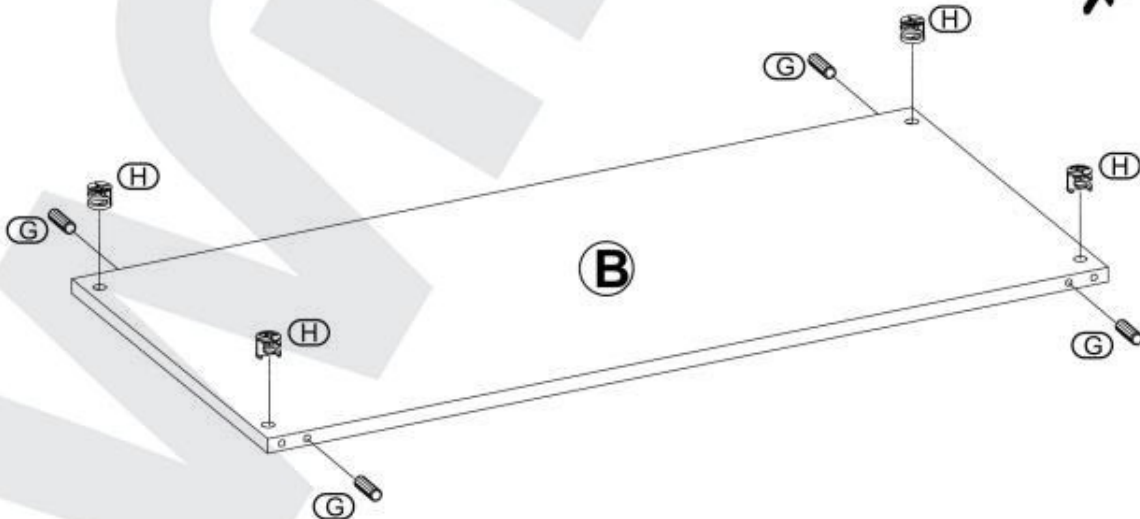

JENNA

30 min.

JENNA

	Kod		ks/db
Ⓐ	OS14-01	1200x600x36	1
Ⓑ	OS14-02	1098x498x18	1
Ⓒ	OS14-03	1062x80x18	2
Ⓓ	OS14-04	498x80x18	2
Ⓔ	OS14-05	514x100x36	2
Ⓕ	OS14-06	514x100x36	2

JENNA

(G) x22  ø 8x30	(H) x16 	(I) x16 	(J) x8  ø 4x30
---	---	--	--

(K) x8 
--

1

2

3

4

5

6

7