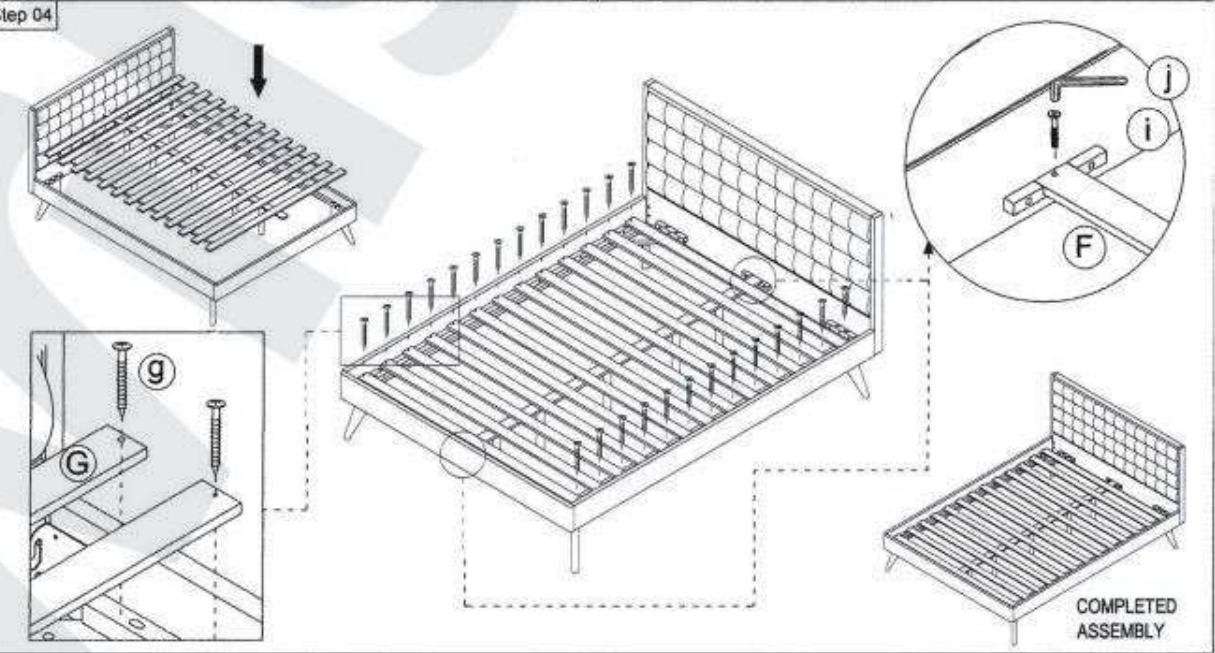

SOLOMO 160

Part List

Step 01

A		x 1
B		x 1
C		x 2
D		x 4
E		x 5

Step 02

F		x 1
G		x 1

Step 03

Hardware List

a		x16
b		x 5
c		x16
d		x 8

Step 04

e		x 8
f		x 8
g		x 26
h		x 5
i		x 2
j		x 4

COMPLETED ASSEMBLY